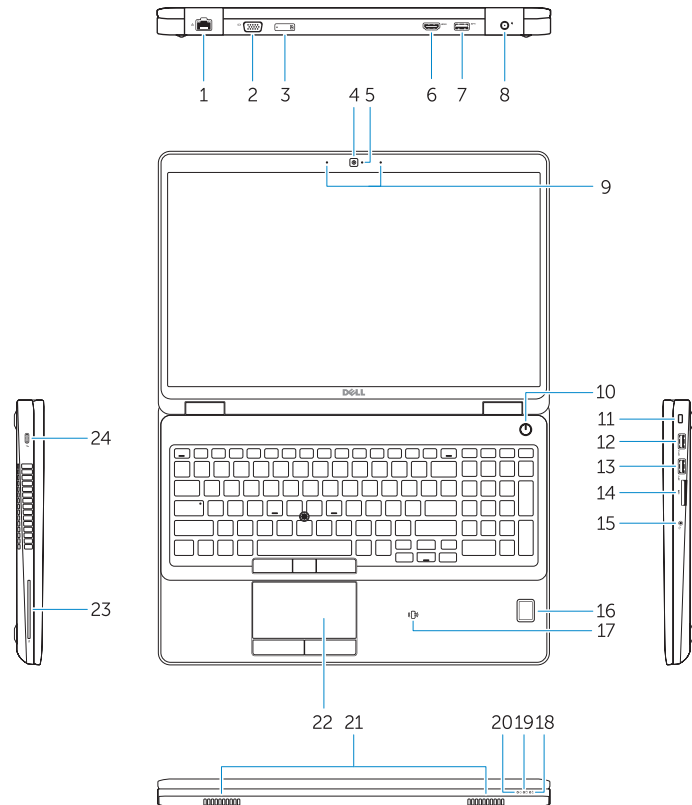

## Features

Caractéristiques | Funcionalidades | Özellikler | الميزات

1. Network connector
2. VGA connector
3. SIM-card slot (optional)
4. Camera (optional)
5. Camera-status light (optional)
6. HDMI connector 1.4
7. USB 3.0 connector
8. Power connector
9. Dual Array microphones
10. Power button
11. Security-cable slot
12. USB 3.0 connector with PowerShare connector
13. USB 3.0 connector
14. SD Memory-card reader
15. Headset connector
16. Fingerprint reader (optional)
17. Contactless smart card reader (optional)
18. Battery-status light
19. Hard-drive activity light
20. Power-status light
21. Speakers
22. Touchpad
23. Smart-Card Reader (optional)
24. Thunderbolt 3 connector (optional)
25. Dock connector
26. Service-tag label